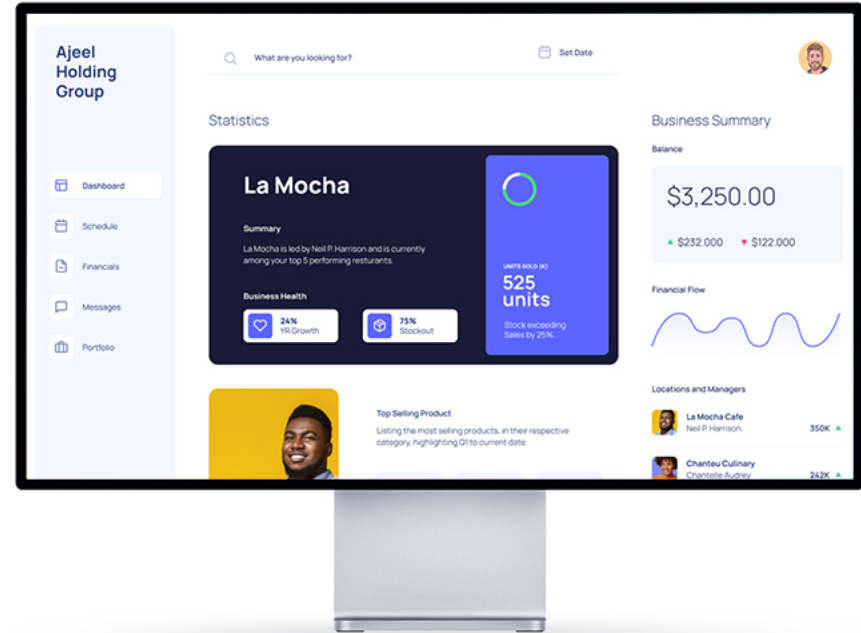

Enhanced Visibility

MAXHUB

Non-touch Digital Display

Smart built-in system

Support 3rd-party software installation

MAXHUB

Non-touch Digital Display Screen-sharing Solution

Screen-sharing up to 6 parties

Content Publish & Management Solution

USB auto play

Scheduled broadcast

Non-touch Digital Display Device Management System (DMS)

Remote IT maintenance

Operation data analysis

Non-touch Digital Display Device Management System (DMS)

Remote device control

MAXHUB

Remote Screen Control

Control all your screens remotely with a combined interface.

You can manage all of your hardware from one location, and troubleshoot issues automatically from a distance.

MAXHUB

Non-touch Digital Display Device Management Solution

Notification & alerts

MAXHUB

Non-touch Digital Display Collaboration In A New Way

Screen-sharing up to 6 parties

Instant mobile content transfer

Non-touch Digital Display