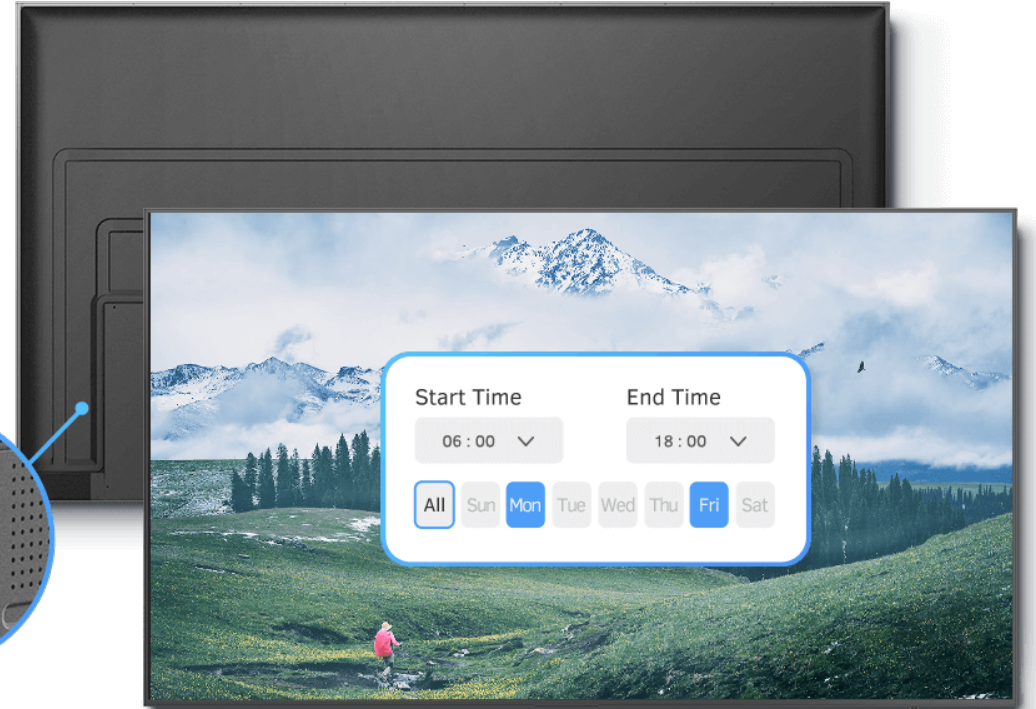

MAXHUB

Non-touch Digital Display

Content Publish & Management Solution

USB auto play

Scheduled broadcast