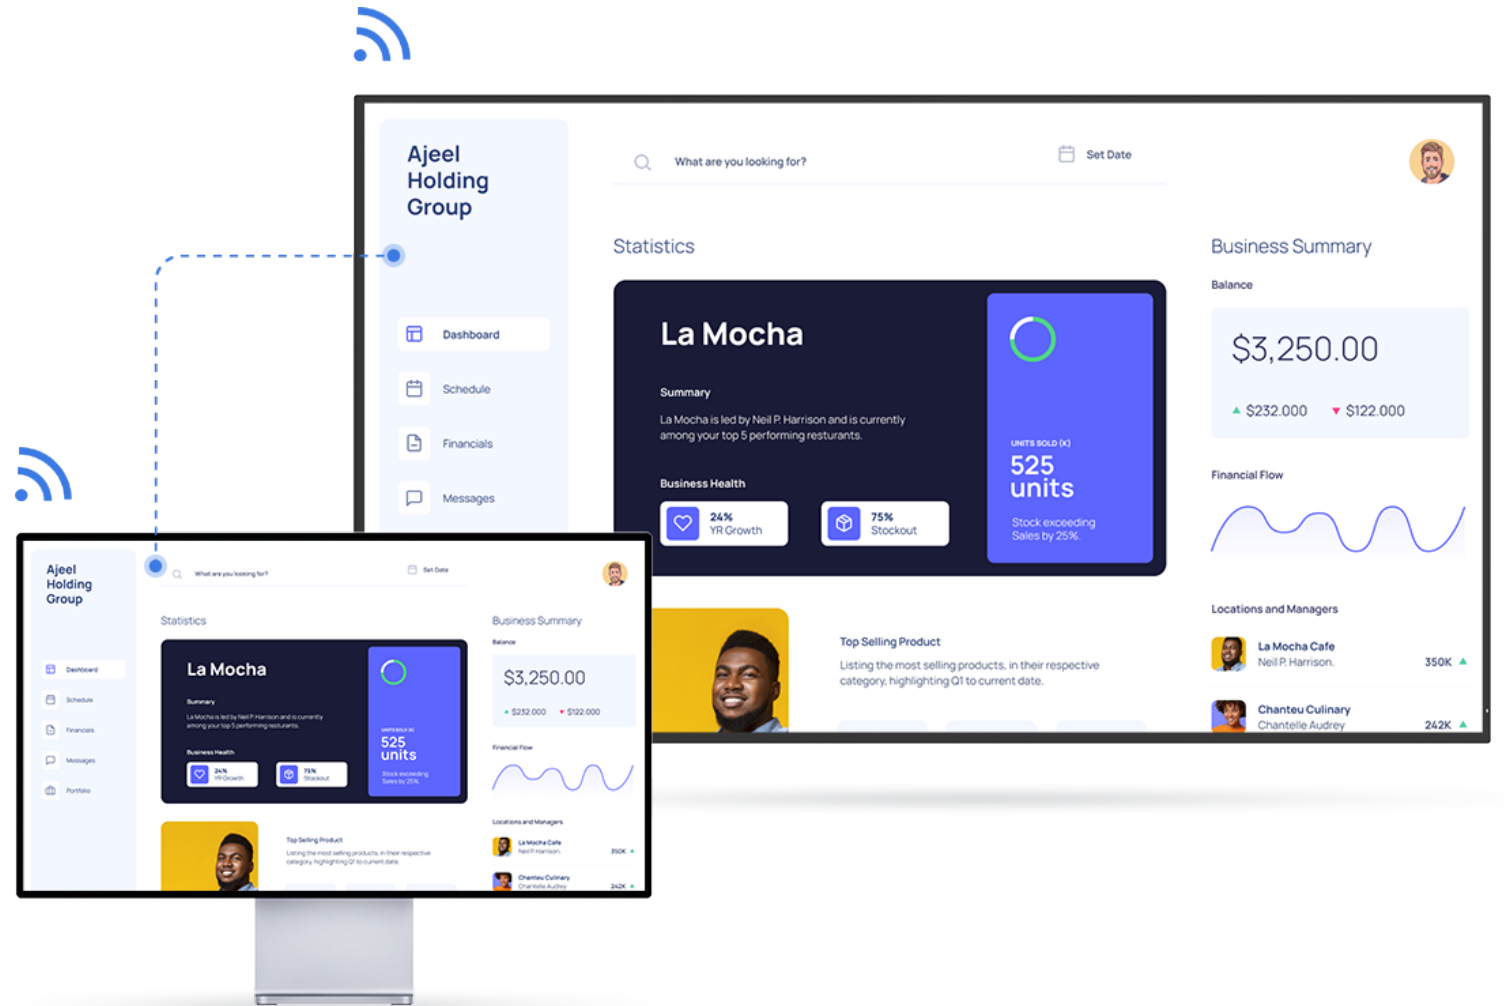

Enhanced Visibility

MAXHUB

Non-touch Digital Display

Smart built-in system

Support 3rd-party software installation

MAXHUB

Non-touch Digital Display Screen-sharing Solution

Screen-sharing up to 6 parties

Remote device control

MAXHUB

Remote Screen Control

Control all your screens remotely with a combined interface.

You can manage all of your hardware from one location, and troubleshoot issues automatically from a distance.

MAXHUB

Non-touch Digital Display Device Management Solution

Notification & alerts

MAXHUB

Non-touch Digital Display Collaboration In A New Way

Screen-sharing up to 6 parties

Instant mobile content transfer

Non-touch Digital Display