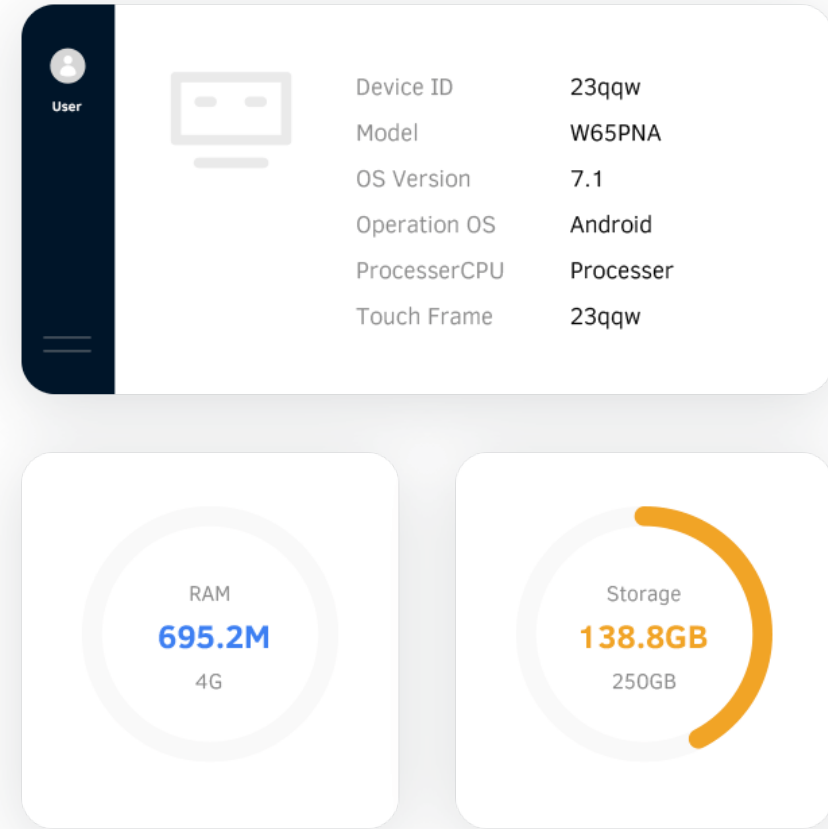

Non-touch Digital Display Device Management System (DMS)

Remote IT maintenance

Operation data analysis