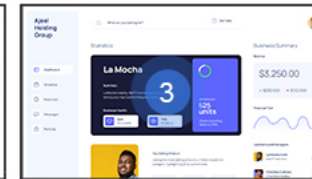

Content Publish & Management Solution

USB auto play

Scheduled broadcast

Non-touch Digital Display Device Management System (DMS)

Remote IT maintenance

Operation data analysis

Non-touch Digital Display Device Management System (DMS)

Remote device control

MAXHUB

Remote Screen Control

Control all your screens remotely with a combined interface.

You can manage all of your hardware from one location, and troubleshoot issues automatically from a distance.

MAXHUB

Non-touch Digital Display Device Management Solution

Notification & alerts

MAXHUB

Non-touch Digital Display Collaboration In A New Way

Screen-sharing up to 6 parties

Instant mobile content transfer

Non-touch Digital Display