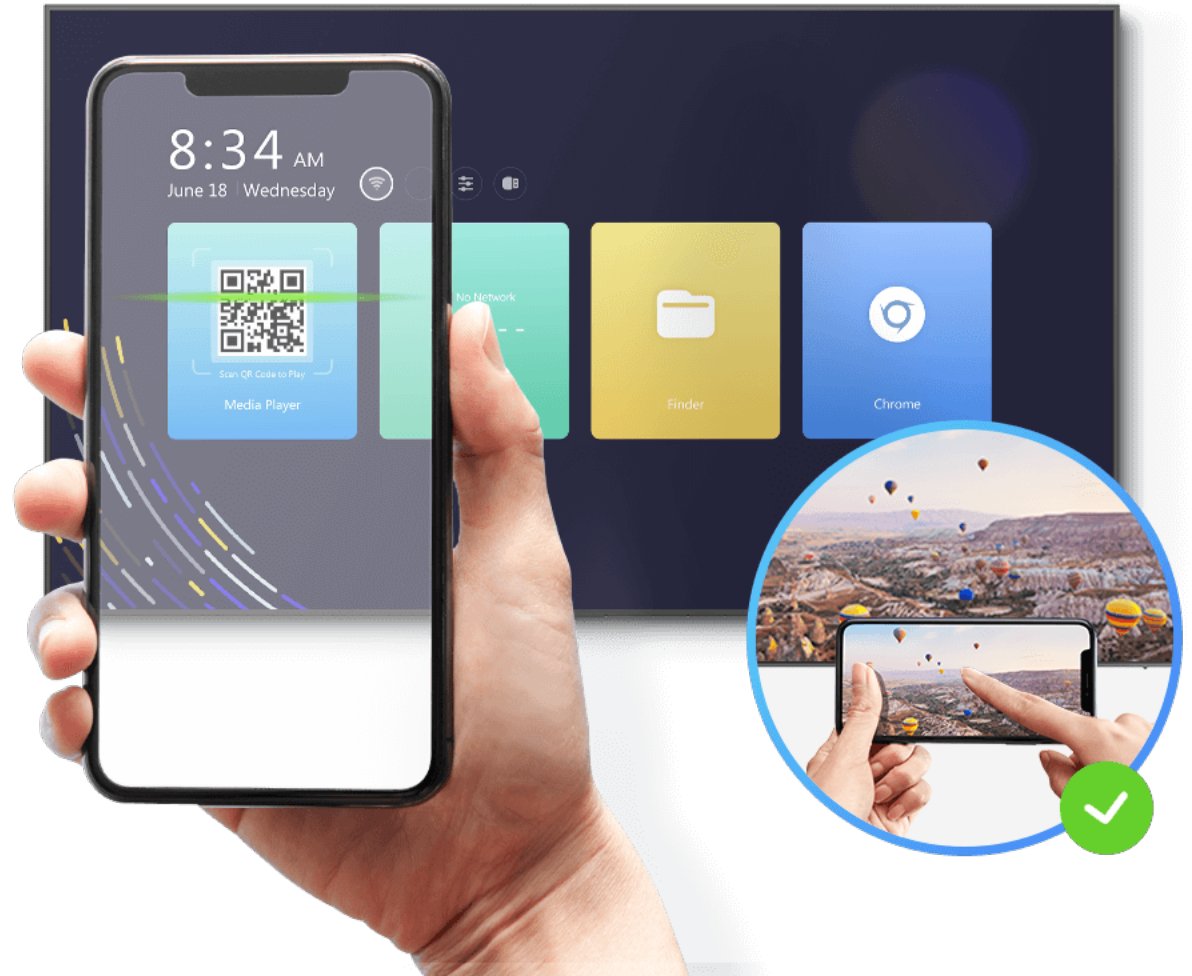

Enhanced Visibility

MAXHUB

Non-touch Digital Display

Smart built-in system

Support 3rd-party software installation

MAXHUB

Non-touch Digital Display Screen-sharing Solution

Screen-sharing up to 6 parties

MAXHUB

Non-touch Digital Display

Screen-sharing Solution

Upgraded Screen-copy feature

Screen Share + Screen Copy

Screen Copy

MAXHUB

Non-touch Digital Display

Content Publish & Management Solution

Instant mobile content transfer

MAXHUB

Non-touch Digital Display

Content Publish & Management Solution

USB clone

MAXHUB

Non-touch Digital Display