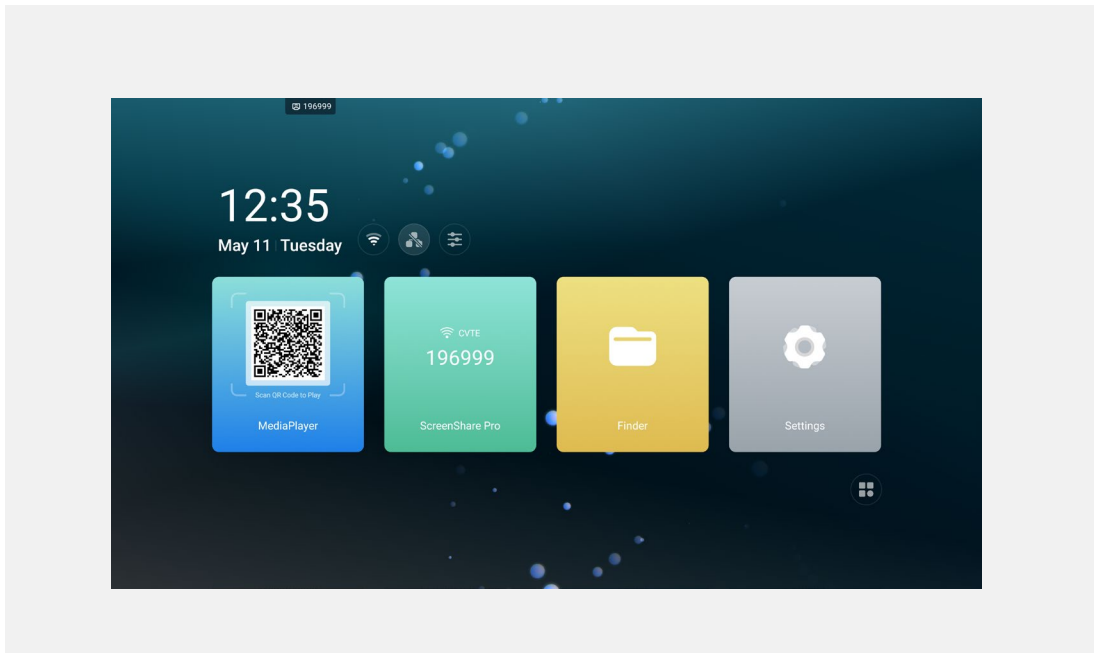

MAXHUB

Non-touch Digital Display

Flexible Installation

Landscape Mode

Portrait Mode (Clockwise)

MAXHUB

Non-touch Digital Display

Extended Connection

1*N (Portrait)

1	2	3	...	4
---	---	---	-----	---

2*2

1	2
3	4

3*3

1	2	3
4	5	6
7	8	9

MAXHUB

Non-touch Digital Display System

Android 8.0

Ready for Intel NUC module installation

MAXHUB

Non-touch Digital Display

Bright & Brilliant

450 nits

MAXHUB

Non-touch Digital Display