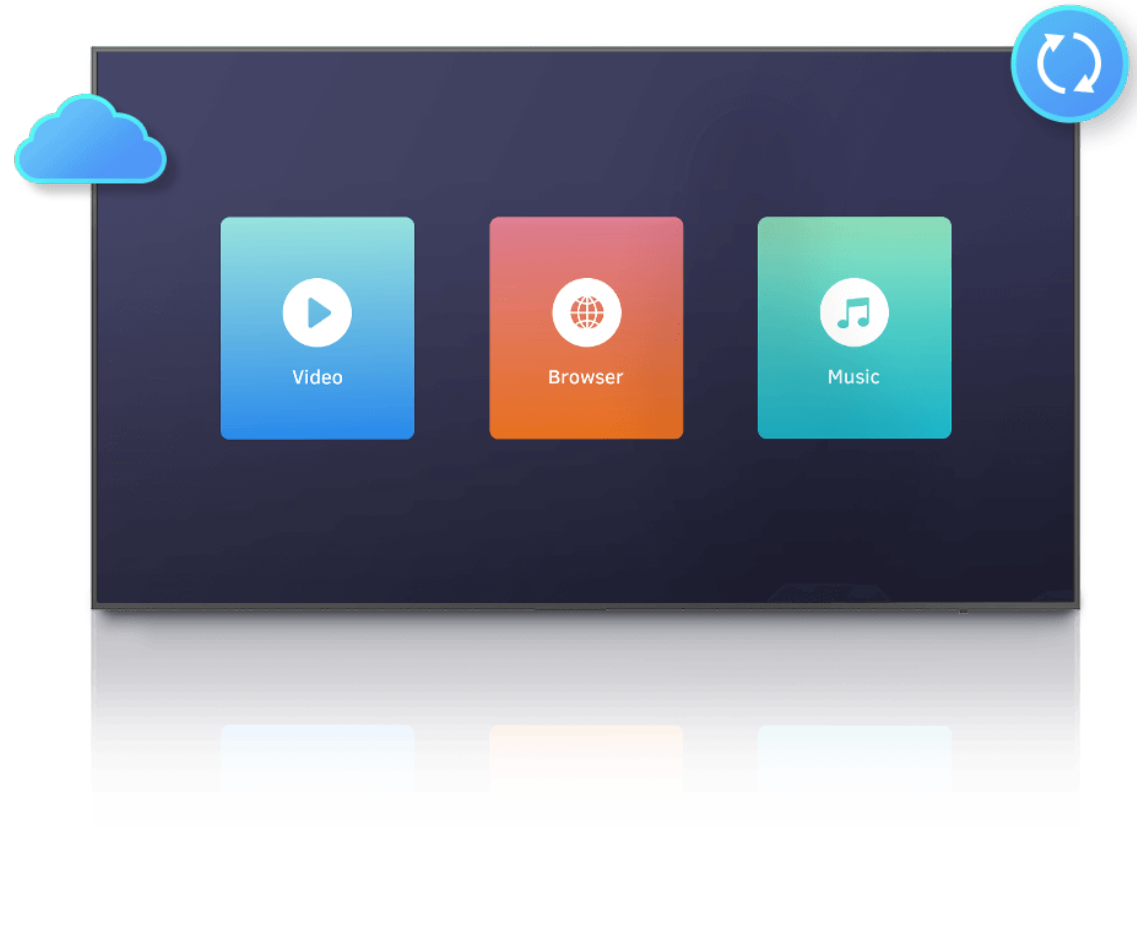

Enhanced Visibility

MAXHUB

Non-touch Digital Display

Smart built-in system

Support 3rd-party software installation

MAXHUB

Non-touch Digital Display Screen-sharing Solution

Screen-sharing up to 6 parties

MAXHUB

Non-touch Digital Display

Screen-sharing Solution

Upgraded Screen-copy feature

Screen Share + Screen Copy

Screen Copy

MAXHUB

Non-touch Digital Display