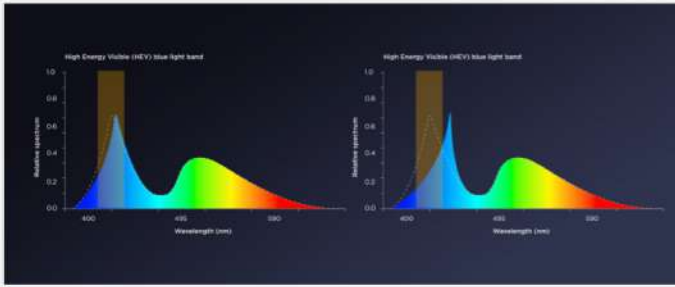

Eye Care Technology for Increased Productivity

Our Smart Blackboard incorporates TÜV eye comfort, Low Blue Light and Flicker-Free certifications, offering a solution to reduce eye fatigue and visual discomfort.

Eye Comfort

Low Blue Light

Flicker-Free

These essential certifications and features are particularly beneficial for teachers and students who spend extensive hours in front of the screen, ensuring a comfortable and productive learning environment.

Immersive Audiovisual Capabilities

This all-in-one Smart Blackboard is equipped with a powerful camera, microphone and speaker, which facilitates more interactive learning experiences, including hybrid classes.

Immersive sound

An immersive sound experience to every corner of the classroom

Full-room voice pickup

Ensuring the teacher's voice is heard clearly