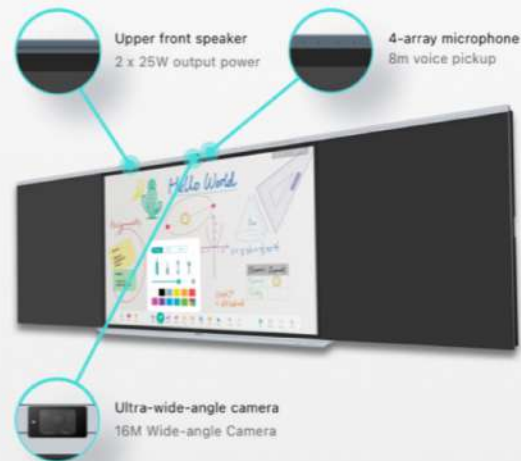

Immersive Audiovisual Capabilities

This all-in-one Smart Blackboard is equipped with a powerful camera, microphone and speaker, which facilitates more interactive learning experiences, including hybrid classes.

Immersive sound

An immersive sound experience to every corner of the classroom

Full-room voice pickup

Ensuring the teacher's voice is heard clearly

Capture a wider field of view

Allowing students to see more of the classroom and reducing the need for panning and zooming

Upper front speaker
2 x 25W output power

4-array microphone
8m voice pickup

Ultra-wide-angle camera
16M Wide-angle Camera

Specification

Display		Touch System	
Model	B8610	Touch Technology	Infrared recognition
Diagonal Size (inch)	86	Touch Point	20 Points touch
Display Area	1895.04(H) x 1065.96(V)mm	Object Recognition Range	3mm
Aspect Ratio	16:9	Accuracy	± 2mm
Resolution	3840 x 2160	Response Time	≤ 9ms
Viewing Angle	178° (H/V)	Supported Operating	Windows 10 / Windows 8 / Windows 7 / Windows XP
Brightness (Typ.)	400cd/m2	System (Touch Return)	Android / Linux / Mac OS X / Chrome
Contrast Ratio	4000:1 (Typ.)		
	8000:1 (Dynamic)	Built-in System	
Color Depth	1.07B (10bit)	Operating System	Android 11.0
Color Gamut (Typ.)	72% NTSC	RAM	8GB
Color Accuracy	Delta E≤1.5	ROM	6GB
Glass	Zero parallax, 3.2mm thickness, 9H Tempered	CPU	2.0GHz quad core ARM A55
Surface Technology	Anti-glare, Etched AG Technology	GPU	Mali-G52 MP2
	Support writing with ordinary chalk, dustless chalk and liquid pens		
Eyes Care	TÜV Eye Comfort	Camera/Audio/Microphone	
	TÜV Flicker Free	Built-in Camera	16M 135°FOV
	TÜV Low Blue Light	Video Recording	4K, 1080P, 720P
Refresh Rate	60Hz	Built-in Microphone	4-Array Microphone
Response Time	8ms	Microphone Pickup Range	0-8m
Backlight Unit	DLED	Speaker Output Power	2 x 25W (Max.)
Backlight Life (Typ.)	≥ 50,000 Hours		Upper Front Speaker